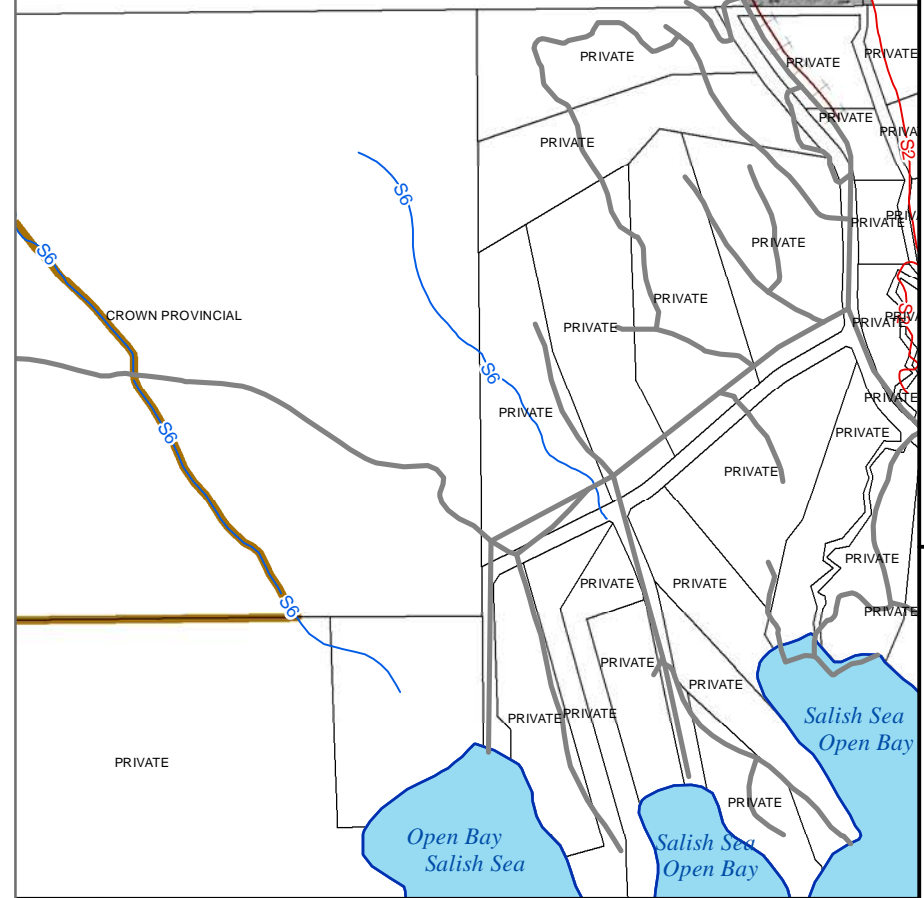

Woodlot Licence Plan 2021 - Open Bay
Woodlot Licence W1611 - Rockview Resources Ltd.
Map 1 - Terrain

Licensee: Rockview Resources Ltd.
Forest Region: Coast
Forest District: Campbell River
BEC Zone: CWHxm
Ref. Map: 092K03
Projection: BC Albers
Drafted By: Rockview Resources Ltd.
Date: January 2021

<ul style="list-style-type: none"> WL Boundary Veg Inventory 	<p>Block</p> <ul style="list-style-type: none"> Engineered Existing 	<p>Reserve</p> <ul style="list-style-type: none"> Reserve Areas Harv Modified Area Harv Avoided WTP Park UWR Recreation Area 	<p>REC_EVQO_C</p> <ul style="list-style-type: none"> Modification Partial Retention Retention Preservation <p>Lidar Layers</p> <ul style="list-style-type: none"> contours <p>Hillshade.tif</p> <ul style="list-style-type: none"> High : 254 Low : 0
<p>Roads</p> <ul style="list-style-type: none"> Road, Existing Road, Engineered Road, Deactivated OLD Skid Trail 	<p>Streams</p> <ul style="list-style-type: none"> non classified stream S# 1 - S2 S# 3 - S6 <p> Riparian Management Area</p>	<p>Water Features</p> <ul style="list-style-type: none"> Lake Wetland 	